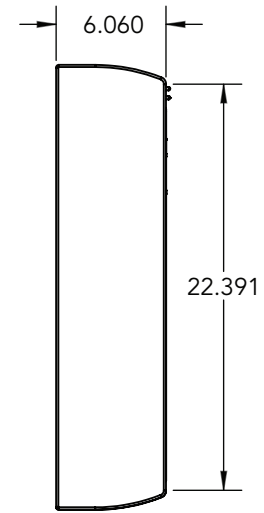

WALLaroo 2000 XD (Front/Closed)

WALLaroo 2000 XD
Side View/Closed
Recessed Handle)

WALLaroo 2000 XD (Front/Open)

Empty Weight = 55.2 pounds

WALLaroo 2000 XD
Side View/Open
Recessed Handle)