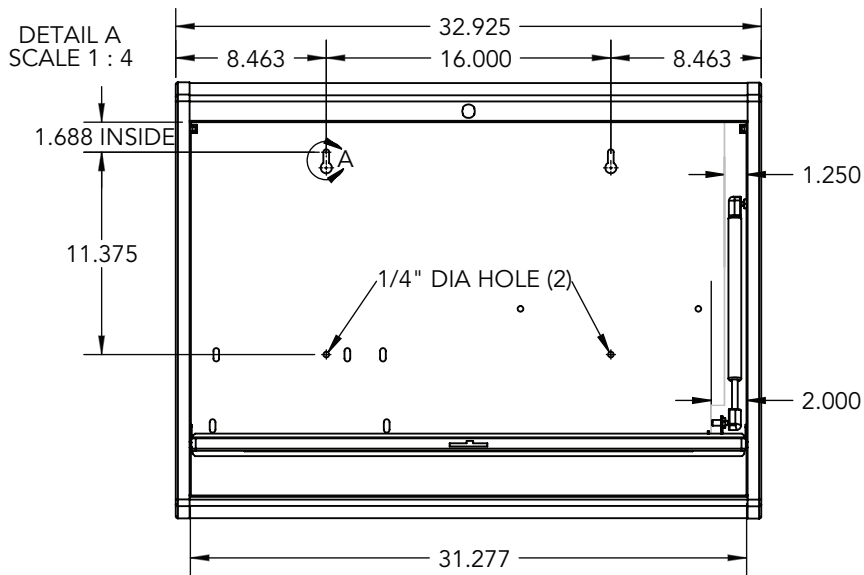

WALLaroo 2000 XD (Front/Closed)

WALLaroo 2000 XD
Side View/Closed
Recessed Handle)

WALLaroo 2000 XD (Front/Open)

Empty Weight = 55.2 pounds

WALLaroo 2000 XD
Side View/Open
Recessed Handle)