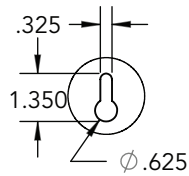

WALLaroo 2000 XD (Front/Closed)

WALLaroo 2000 XD
Side View/Closed
Recessed Handle)

WALLaroo 2000 XD (Front/Open)

Empty Weight = 55.2 pounds

WALLaroo 2000 XD
Side View/Open
Recessed Handle)