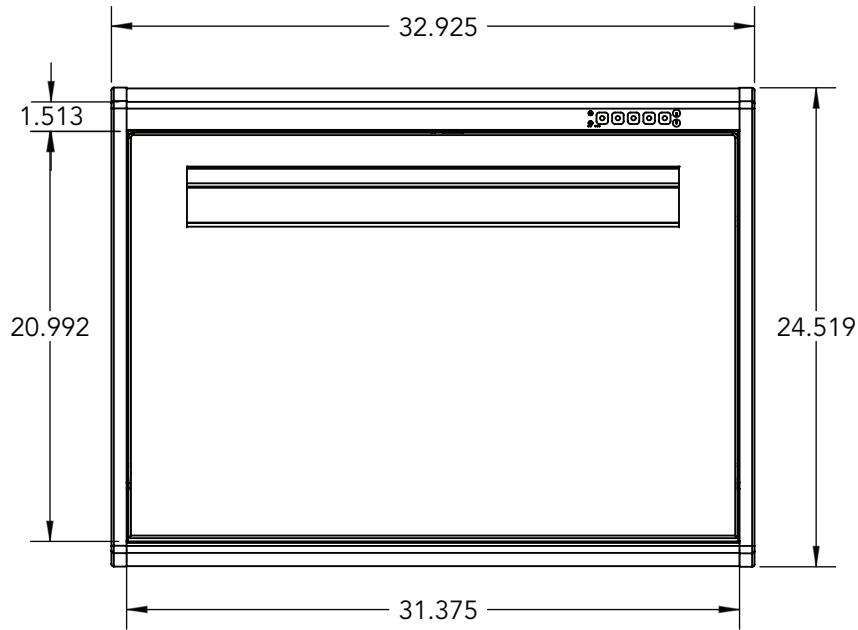

WALLaroo 2000 XD (Front/Closed)

WALLaroo 2000 XD
Side View/Closed
Recessed Handle)

WALLaroo 2000 XD (Front/Open)

Empty Weight = 55.2 pounds

WALLaroo 2000 XD
Side View/Open
Recessed Handle)