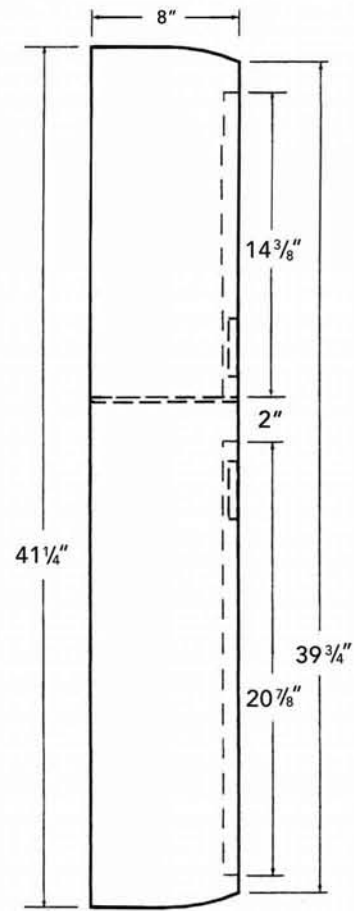

WALLAROO 2000 XXTD

Front View/Closed
(Recessed Handle)

WALLAROO 2000 XXTD

Side View/Closed
(Recessed Handle)

WALLAROO 2000 XXTD

Front View/Open

WALLAROO 2000 XXTD

Side View/Open
(Usable Compartments only)