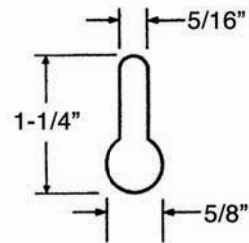

WALLAROO JR.
Front View/Closed
(Extruded Handle)

WALLAROO JR.
Side View/Closed
(Extruded Handle)

Slotted
Hole
Detail

WALLAROO JR.
Front View/Open

Weight 14.2 lbs.

WALLAROO JR.
Side View/Open