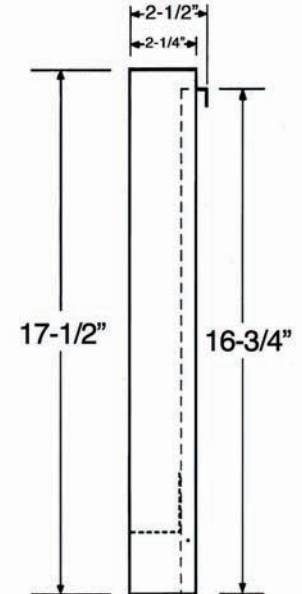

WALLAROO JR.
Front View/Closed
(Extruded Handle)

WALLAROO JR.
Side View/Closed
(Extruded Handle)

Slotted
Hole
Detail

WALLAROO JR.
Front View/Open

Weight 14.2 lbs.

WALLAROO JR.
Side View/Open