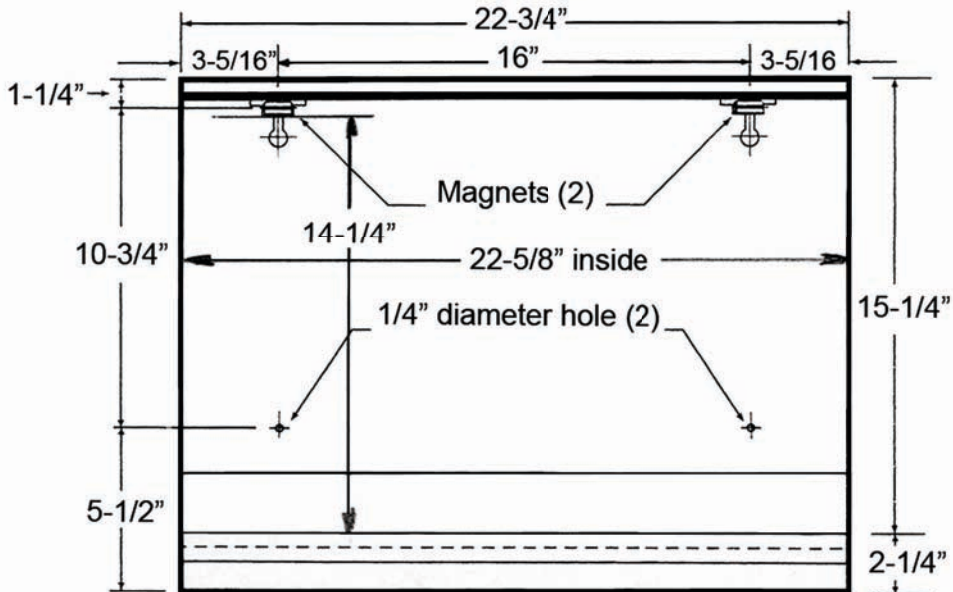

WALLAROO JR.
Front View/Closed
(Extruded Handle)

WALLAROO JR.
Side View/Closed
(Extruded Handle)

Slotted
Hole
Detail

WALLAROO JR.
Front View/Open

Weight 14.2 lbs.

WALLAROO JR.
Side View/Open