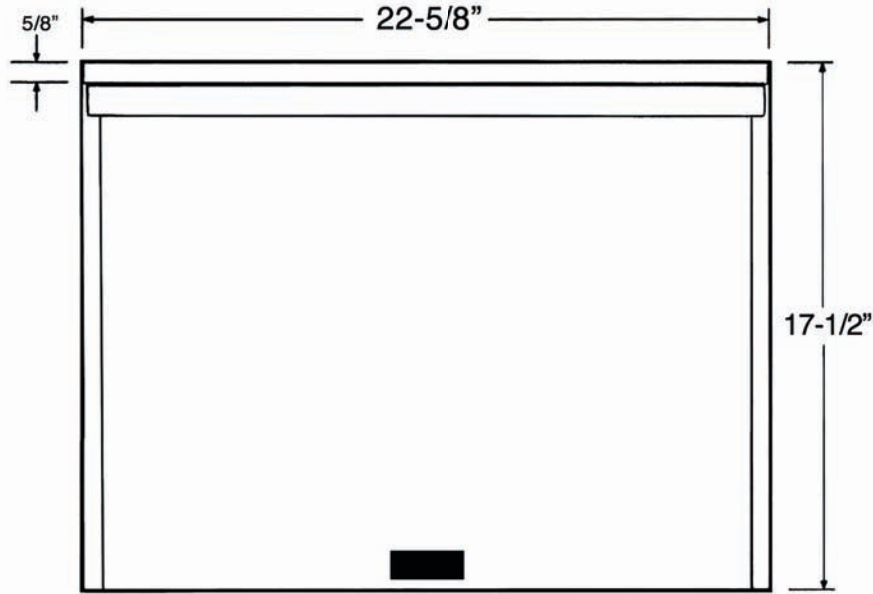

WALLAROO JR.
Front View/Closed
(Extruded Handle)

WALLAROO JR.
Side View/Closed
(Extruded Handle)

Slotted
Hole
Detail

WALLAROO JR.
Front View/Open

Weight 14.2 lbs.

WALLAROO JR.
Side View/Open